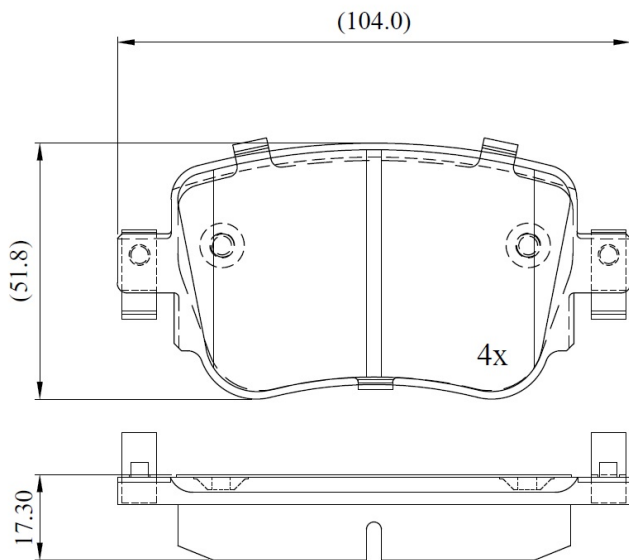

Make: LANDROVER

Model: Discovery IV

Part Number: ADB02210

Vehicle Manufacturing/Engine:

ADB02210

Specifications

Fitting Position : Front

| | | |
|--------------------|---|-------------------------------|
| Model Date | : | 09/09- |
| Or. Caliper | : | |
| WVA | : | 2,50,21,25,02,22,52,03,00,000 |
| FMSI | : | |
| Length | : | 192.6 |
| Width | : | 72.1 |
| Thickness | : | 18.7 |