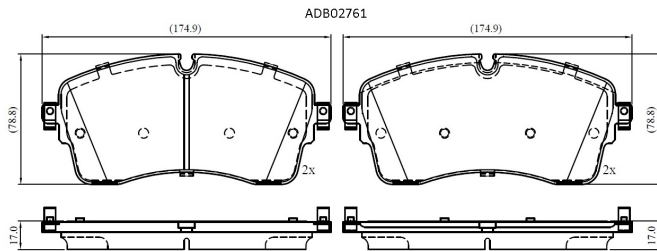

Make: LANDROVER

Model: DISCOVERY SPORT

Part Number: ADB02761

Vehicle Manufacturing/Engine:

Specifications

Fitting Position	:	Front
Model Date	:	2017-
Or. Caliper	:	
WVA	:	2,24,85,22,486
FMSI	:	
Length	:	175.1
Width	:	79

Thickness

:

17