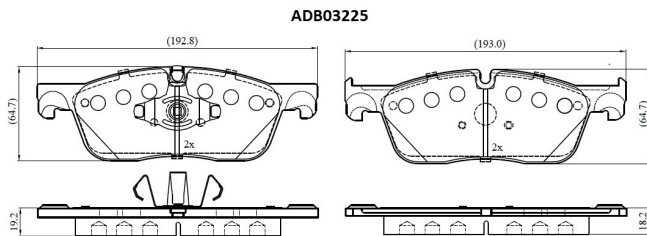

Make: LANDROVER

Model: DISCOVERY SPORT

Part Number: ADB03225

Vehicle Manufacturing/Engine:

Specifications

Fitting Position	:	Front
Model Date	:	2015-
Or. Caliper	:	
WVA	:	22146
FMSI	:	
Length	:	192.8/193.0
Width	:	64.7

Thickness

:

19.2/18.2