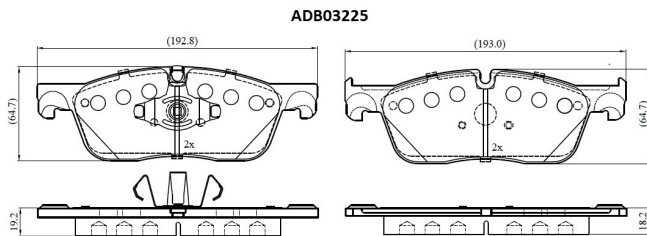

Make: LANDROVER

Model: DISCOVERY SPORT

Part Number: ADB03225

Vehicle Manufacturing/Engine:

Specifications

Fitting Position	:	Front
Model Date	:	2019-
Or. Caliper	:	
WVA	:	22146
FMSI	:	
Length	:	192.8/193.0
Width	:	64.7

Thickness

:

19.2/18.2