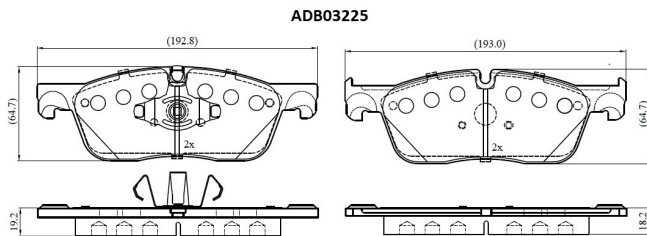

Make: LANDROVER

Model: DISCOVERY SPORT

Part Number: ADB03225

Vehicle Manufacturing/Engine:

Specifications

Fitting Position	:	Front
Model Date	:	2020-
Or. Caliper	:	
WVA	:	22146
FMSI	:	
Length	:	192.8/193.0
Width	:	64.7

Thickness

:

19.2/18.2