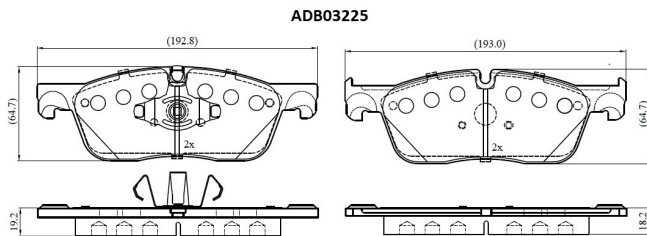

Make: LANDROVER

Model: DISCOVERY SPORT

Part Number: ADB03225

Vehicle Manufacturing/Engine:

Specifications

Fitting Position	:	Front
Model Date	:	2014-
Or. Caliper	:	
WVA	:	22146
FMSI	:	
Length	:	192.8/193.0
Width	:	64.7

Thickness

:

19.2/18.2