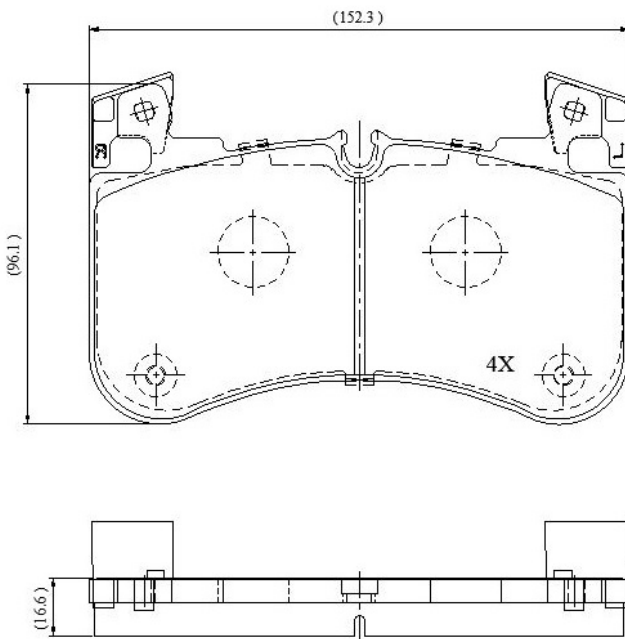

Make: LANDROVER

Model: DISCOVERY V VAN

Part Number: ADB02840

Vehicle Manufacturing/Engine:

ADB02840

Specifications

Fitting Position	:	Front
Model Date	:	2016-
Or. Caliper	:	
WVA	:	20581
FMSI	:	
Length	:	152.6
Width	:	96.6
Thickness	:	17.1