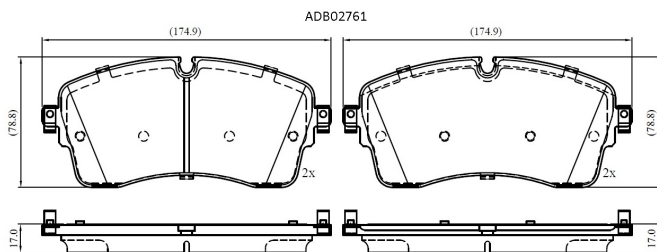

Make: LANDROVER

Model: DISCOVERY V

Part Number: ADB02761

Vehicle Manufacturing/Engine:

Specifications

Fitting Position	:	Front
Model Date	:	2017-
Or. Caliper	:	
WVA	:	2,24,85,22,486
FMSI	:	
Length	:	175.1
Width	:	79

Thickness

:

17