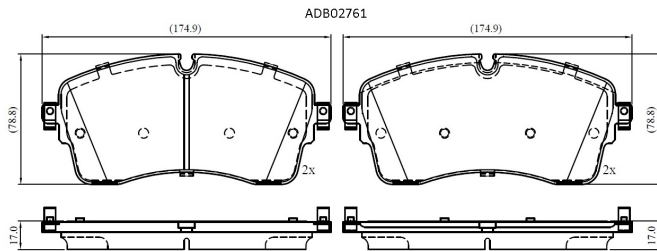

Make: LANDROVER

Model: DISCOVERY V

Part Number: ADB02761

Vehicle Manufacturing/Engine:

Specifications

Fitting Position	:	Front
Model Date	:	2016-
Or. Caliper	:	
WVA	:	2,24,85,22,486
FMSI	:	
Length	:	175.1
Width	:	79

Thickness

:

17