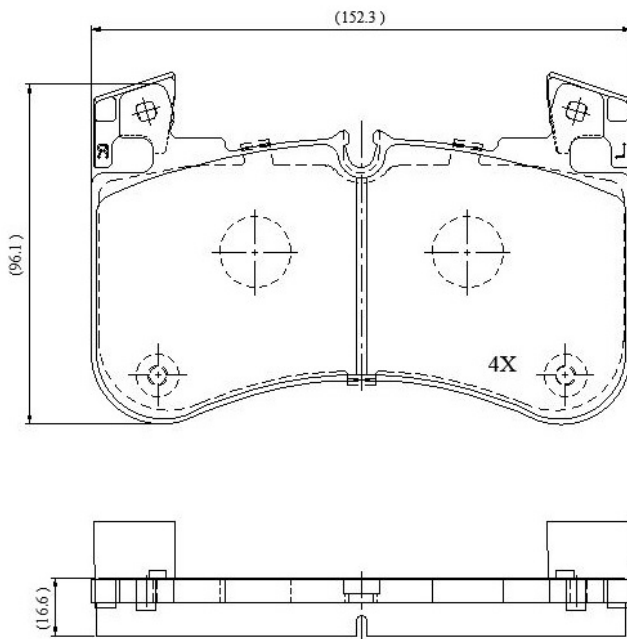

Make: LANDROVER

Model: DISCOVERY V

Part Number: ADB02840

Vehicle Manufacturing/Engine:

ADB02840

Specifications

| | | |
|-------------------------|---|-------|
| Fitting Position | : | Front |
| Model Date | : | 2017- |
| Or. Caliper | : | |
| WVA | : | 20581 |
| FMSI | : | |
| Length | : | 152.6 |
| Width | : | 96.6 |
| Thickness | : | 17.1 |