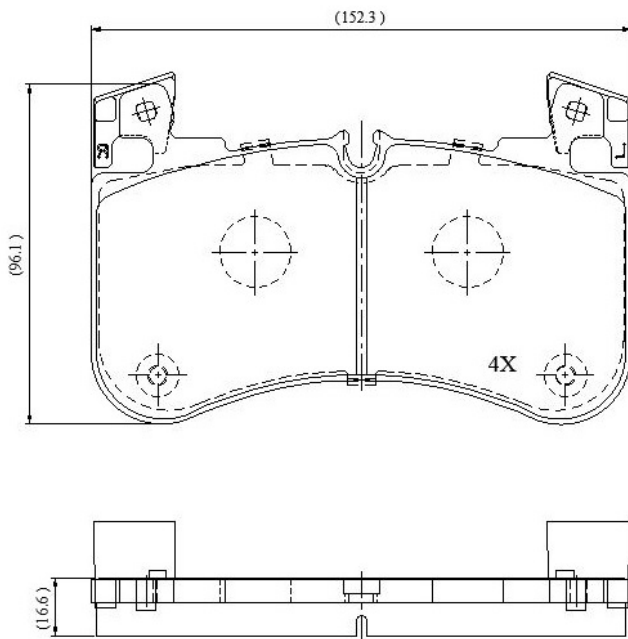

Make: LANDROVER

Model: DISCOVERY V

Part Number: ADB02840

Vehicle Manufacturing/Engine:

ADB02840

Specifications

Fitting Position	:	Front
Model Date	:	2020-
Or. Caliper	:	
WVA	:	20581
FMSI	:	
Length	:	152.6
Width	:	96.6
Thickness	:	17.1