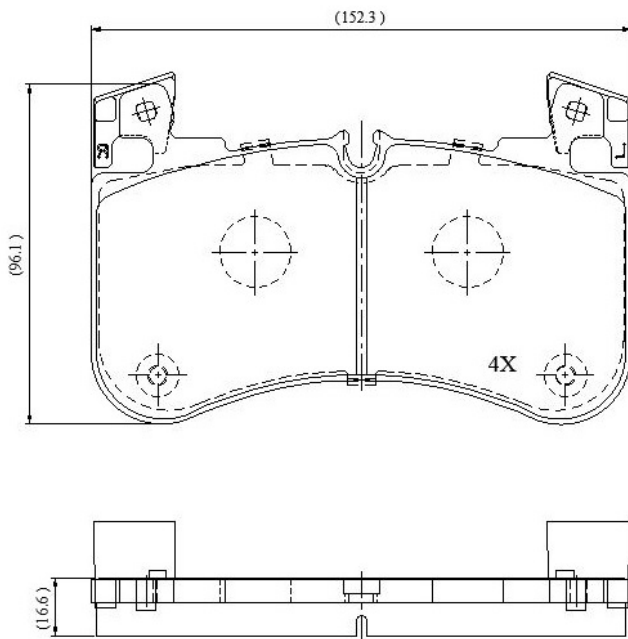

Make: LANDROVER

Model: DISCOVERY V

Part Number: ADB02840

Vehicle Manufacturing/Engine:

ADB02840

Specifications

Fitting Position	:	Front
Model Date	:	2016-
Or. Caliper	:	
WVA	:	20581
FMSI	:	
Length	:	152.6
Width	:	96.6
Thickness	:	17.1