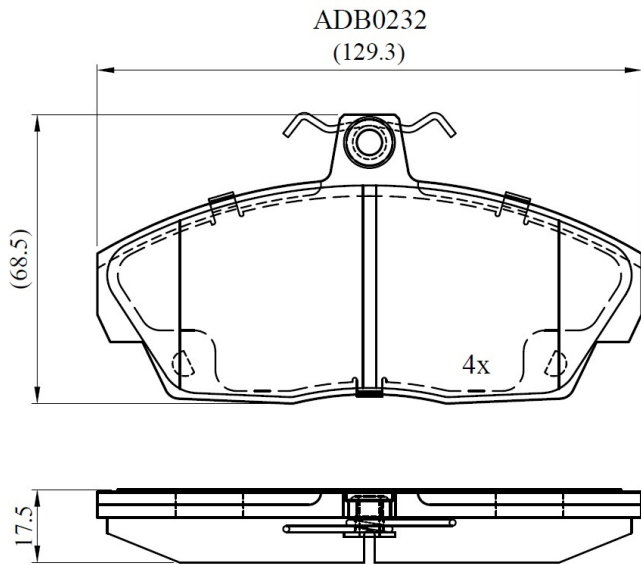

Make: LANDROVER

Model: Freelander (->10/00)

Part Number: ADB0232

Vehicle Manufacturing/Engine:

Specifications

Fitting Position	:	Front
Model Date	:	10/97-10/00

Or. Caliper	:	Lucas
WVA	:	21515
FMSI	:	
Length	:	129.2
Width	:	68.5
Thickness	:	17.5