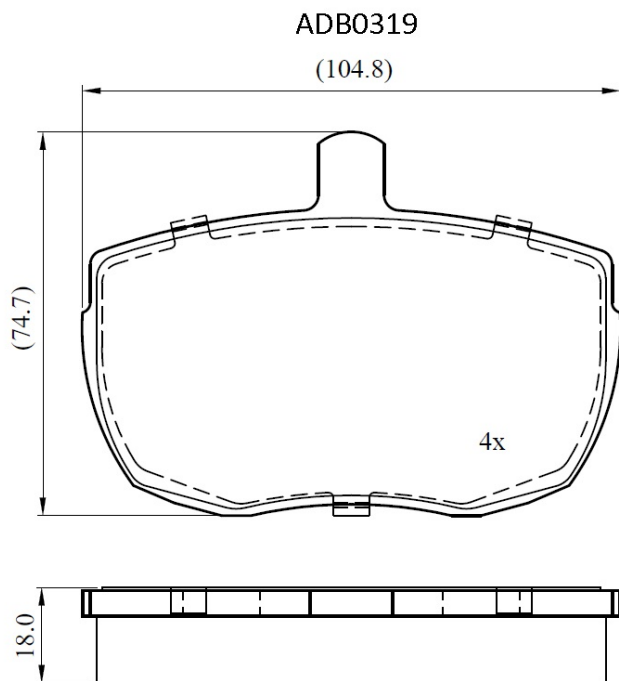

Make: LANDROVER

Model: Range Rover (Classic)

Part Number: ADB0319

Vehicle Manufacturing/Engine:

Specifications

Fitting Position	:	Front
Model Date	:	01/70-01/96
Or. Caliper	:	Lockheed
WVA	:	20359
FMSI	:	
Length	:	104.8
Width	:	74.7
Thickness	:	18