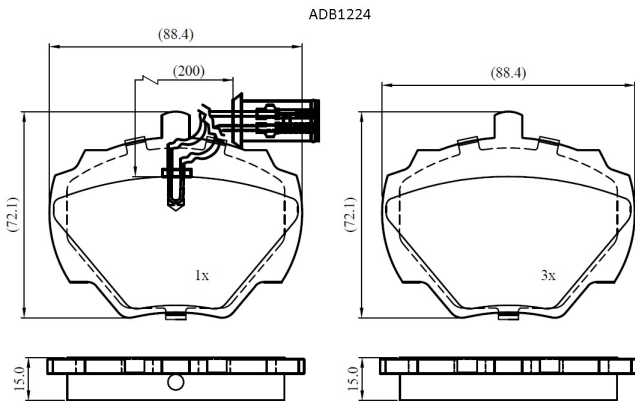

Make: LANDROVER

Model: Range Rover (Classic)

Part Number: ADB1224

Vehicle Manufacturing/Engine:

Specifications

Fitting Position	:	Rear
Model Date	:	11/85-01/96
Or. Caliper	:	Lockheed
WVA	:	20344

FMSI	:	
Length	:	88.4
Width	:	72.1
Thickness	:	15