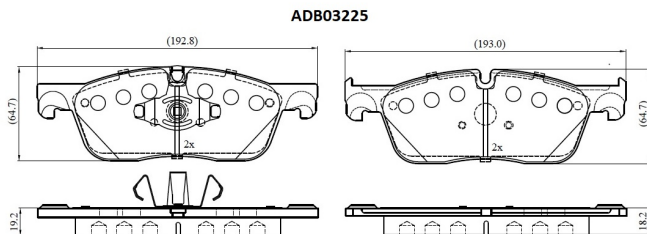

Make: LANDROVER

Model: RANGE ROVER EVOQUE Convertible

Part Number: ADB03225

Vehicle Manufacturing/Engine:

Specifications

Fitting Position	:	Front
Model Date	:	2017-2019
Or. Caliper	:	
WVA	:	22146
FMSI	:	
Length	:	192.8/193.0
Width	:	64.7

Thickness

:

19.2/18.2