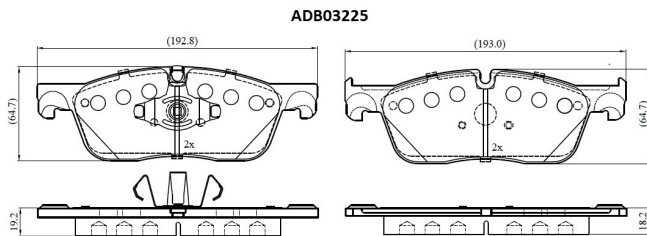

Make: LANDROVER

Model: RANGE ROVER EVOQUE VAN

Part Number: ADB03225

Vehicle Manufacturing/Engine:

Specifications

Fitting Position	:	Front
Model Date	:	2015-2019
Or. Caliper	:	
WVA	:	22146
FMSI	:	
Length	:	192.8/193.0
Width	:	64.7

Thickness

:

19.2/18.2