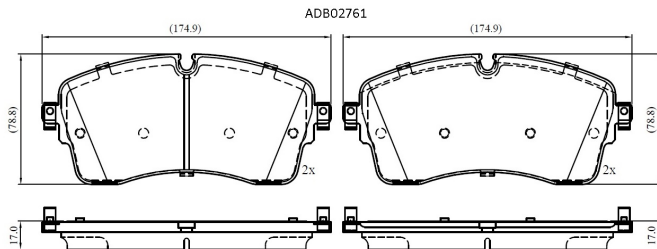

Make: LANDROVER

Model: RANGE ROVER EVOQUE

Part Number: ADB02761

Vehicle Manufacturing/Engine:

Specifications

Fitting Position	:	Front
Model Date	:	2020-
Or. Caliper	:	
WVA	:	2,24,85,22,486
FMSI	:	
Length	:	175.1
Width	:	79

Thickness

:

17