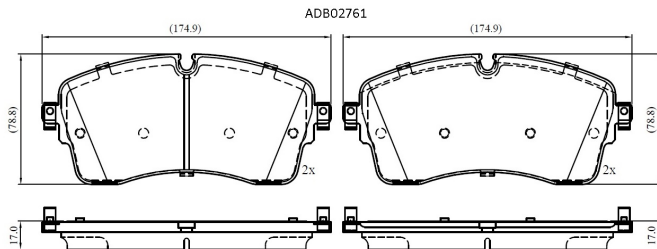

Make: LANDROVER

Model: RANGE ROVER EVOQUE

Part Number: ADB02761

Vehicle Manufacturing/Engine:

Specifications

Fitting Position	:	Front
Model Date	:	2018-
Or. Caliper	:	
WVA	:	2,24,85,22,486
FMSI	:	
Length	:	175.1
Width	:	79

Thickness

:

17