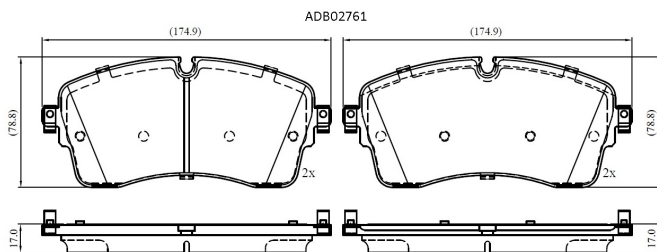

Make: LANDROVER

Model: RANGE ROVER EVOQUE

Part Number: ADB02761

Vehicle Manufacturing/Engine:

Specifications

Fitting Position	:	Front
Model Date	:	2020-
Or. Caliper	:	
WVA	:	2,24,85,22,486
FMSI	:	
Length	:	175.1
Width	:	79

Thickness

:

17