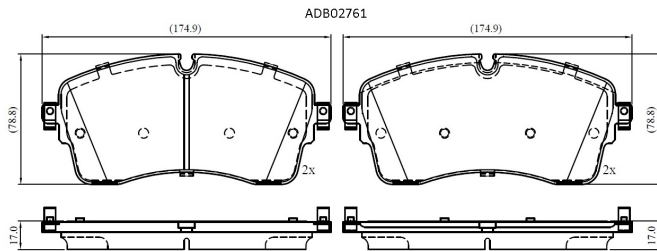

Make: LANDROVER

Model: RANGE ROVER EVOQUE

Part Number: ADB02761

Vehicle Manufacturing/Engine:

Specifications

Fitting Position	:	Front
Model Date	:	2018-
Or. Caliper	:	
WVA	:	2,24,85,22,486
FMSI	:	
Length	:	175.1
Width	:	79

Thickness

:

17