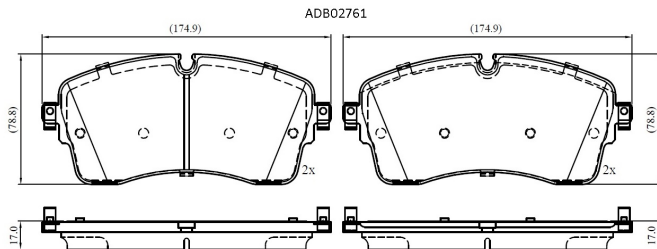

Make: LANDROVER

Model: RANGE ROVER EVOQUE

Part Number: ADB02761

Vehicle Manufacturing/Engine:

Specifications

Fitting Position	:	Front
Model Date	:	2018
Or. Caliper	:	
WVA	:	2,24,85,22,486
FMSI	:	
Length	:	175.1
Width	:	79

Thickness

:

17