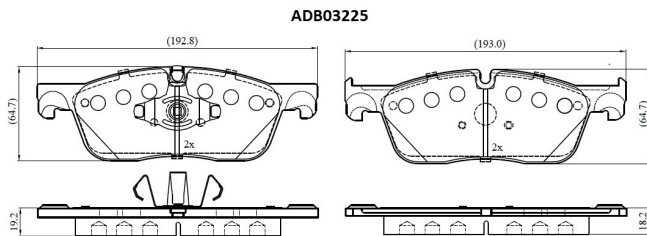

Make: LANDROVER

Model: RANGE ROVER EVOQUE

Part Number: ADB03225

Vehicle Manufacturing/Engine:

Specifications

Fitting Position	:	Front
Model Date	:	2017-2019
Or. Caliper	:	
WVA	:	22146
FMSI	:	
Length	:	192.8/193.0
Width	:	64.7

Thickness

:

19.2/18.2