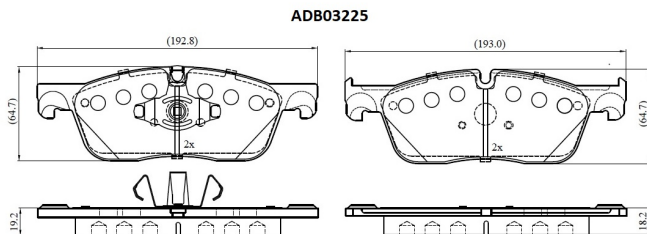

Make: LANDROVER

Model: RANGE ROVER EVOQUE

Part Number: ADB03225

Vehicle Manufacturing/Engine:

Specifications

Fitting Position	:	Front
Model Date	:	2020-
Or. Caliper	:	
WVA	:	22146
FMSI	:	
Length	:	192.8/193.0
Width	:	64.7

Thickness

:

19.2/18.2