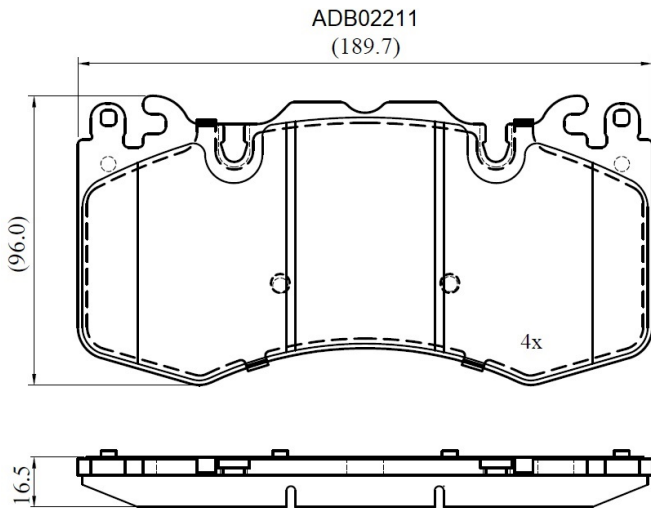

Make: LANDROVER

Model: Range Rover IV

Part Number: ADB02211

Vehicle Manufacturing/Engine:

Specifications

Fitting Position	:	Front
Model Date	:	08/12-
Or. Caliper	:	

WVA	:	24659
FMSI	:	
Length	:	189.7
Width	:	96
Thickness	:	16.5