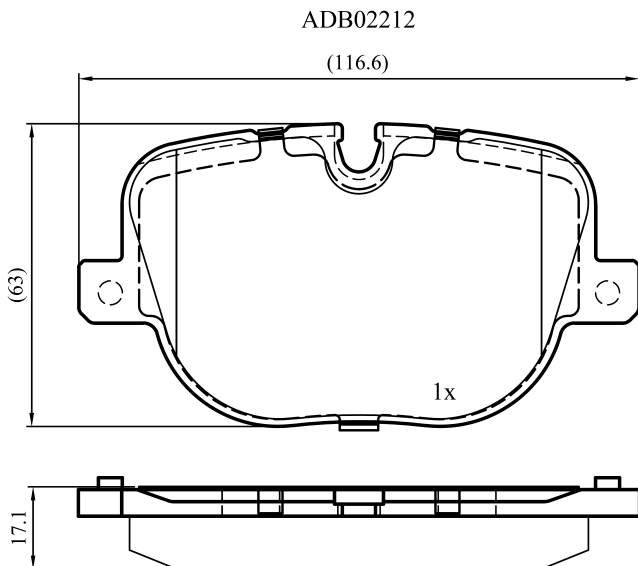

Make: LANDROVER

Model: Range Rover IV

Part Number: ADB02212

Vehicle Manufacturing/Engine:

Specifications

Fitting Position	:	Rear
Model Date	:	08/12-

Or. Caliper	:	
WVA	:	25085
FMSI	:	
Length	:	116.6
Width	:	62.9
Thickness	:	17.1