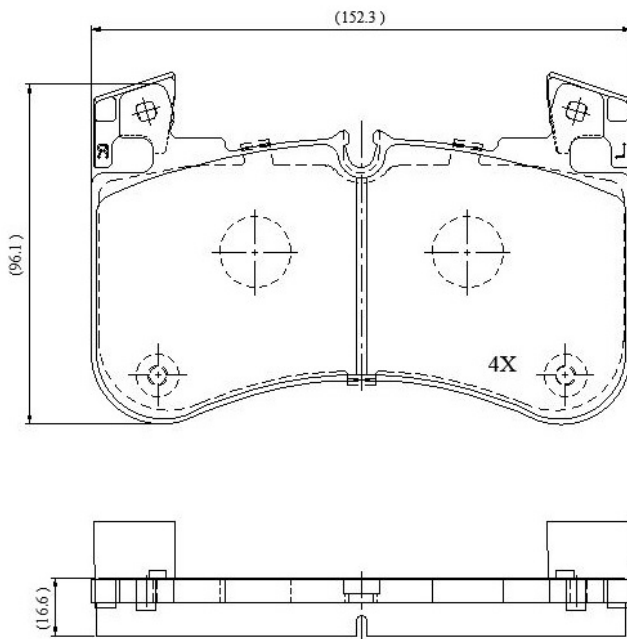

Make: LANDROVER

Model: Range Rover IV

Part Number: ADB02840

Vehicle Manufacturing/Engine:

ADB02840

Specifications

Fitting Position	:	Front
Model Date	:	2017-
Or. Caliper	:	
WVA	:	20581
FMSI	:	
Length	:	152.6
Width	:	96.6
Thickness	:	17.1