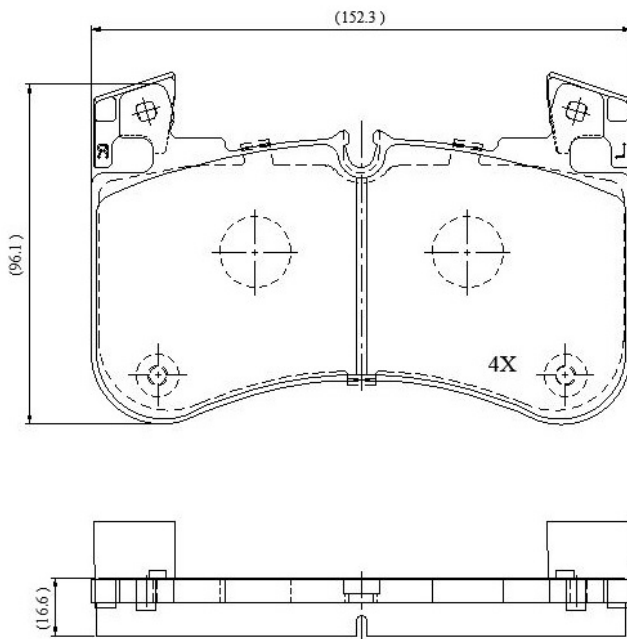

Make: LANDROVER

Model: Range Rover IV

Part Number: ADB02840

Vehicle Manufacturing/Engine:

ADB02840

Specifications

Fitting Position	:	Front
Model Date	:	2012-
Or. Caliper	:	
WVA	:	20581
FMSI	:	
Length	:	152.6
Width	:	96.6
Thickness	:	17.1