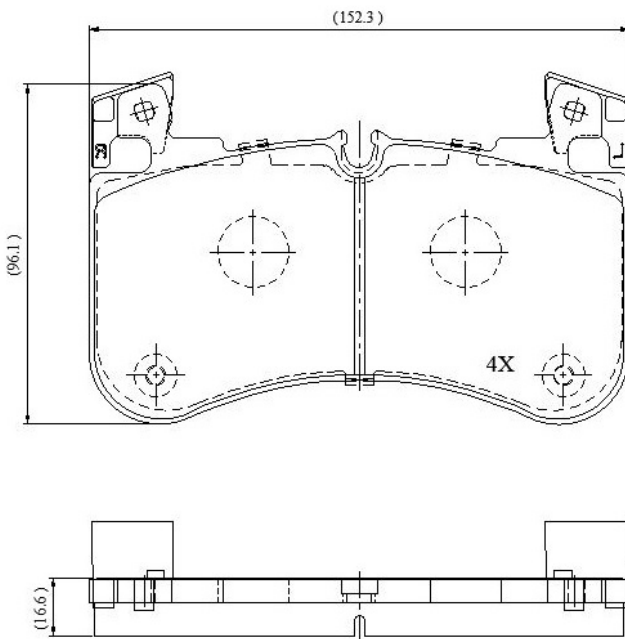

Make: LANDROVER

Model: Range Rover IV

Part Number: ADB02840

Vehicle Manufacturing/Engine:

ADB02840

Specifications

Fitting Position	:	Front
Model Date	:	2020-
Or. Caliper	:	
WVA	:	20581
FMSI	:	
Length	:	152.6
Width	:	96.6
Thickness	:	17.1