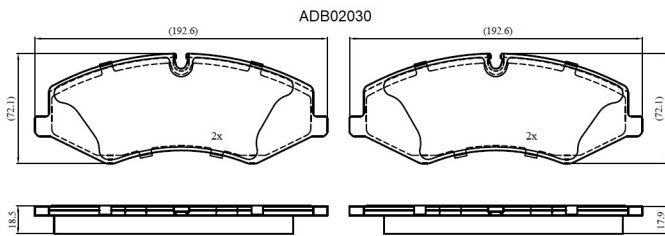

Make: LANDROVER

Model: Range Rover Sport

Part Number: ADB02030

Vehicle Manufacturing/Engine:

Specifications

Fitting Position	:	Front
Model Date	:	09/09-
Or. Caliper	:	TRW
WVA	:	25021, 25022
FMSI	:	
Length	:	192.6
Width	:	72.1

Thickness : 18.5