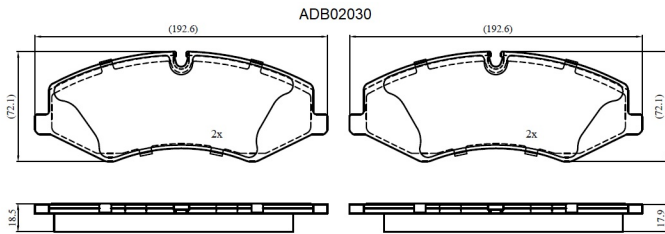

Make: LANDROVER

Model: Range Rover

Part Number: ADB02030

Vehicle Manufacturing/Engine:

Specifications

Fitting Position	:	Front
Model Date	:	04/06-
Or. Caliper	:	TRW
WVA	:	25021, 25022
FMSI	:	
Length	:	192.6
Width	:	72.1

Thickness : 18.5