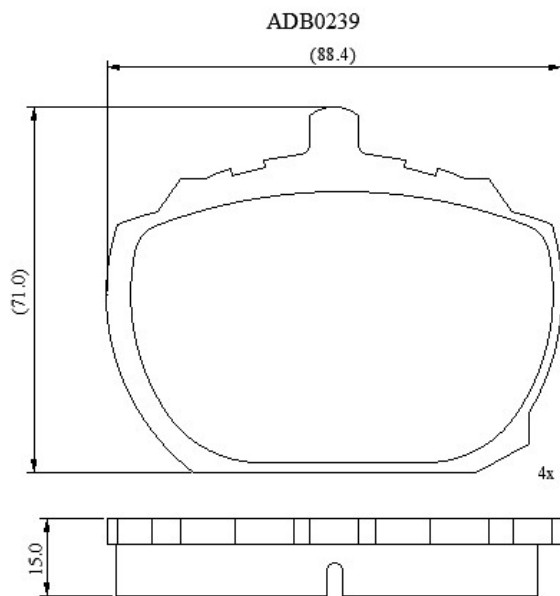

Make: L.D.V

Model: 200 Series (-> 89)

Part Number: ADB0239

Vehicle Manufacturing/Engine:

Specifications

Fitting Position	:	Front
Model Date	:	01/85-01/89
Or. Caliper	:	Lockheed
WVA	:	20364
FMSI	:	
Length	:	88.4
Width	:	71
Thickness	:	15