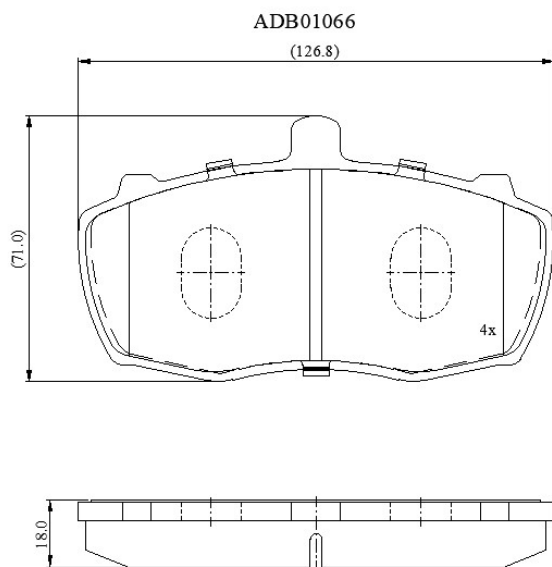

Make: L.D.V

Model: 300 Series(->89)

Part Number: ADB01066

Vehicle Manufacturing/Engine:

Specifications

Fitting Position	:	Front
Model Date	:	01/85-01/89

Or. Caliper	:	Lockheed
WVA	:	20904
FMSI	:	
Length	:	126.8
Width	:	71
Thickness	:	18