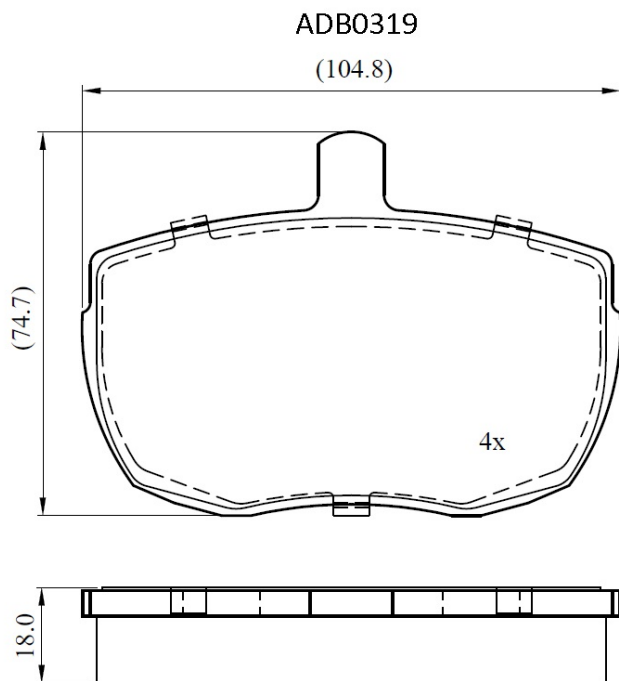

Make: L.D.V

Model: Convoy (400 Series 94->)

Part Number: ADB0319

Vehicle Manufacturing/Engine:

Specifications

Fitting Position	:	Front
Model Date	:	01/94->
Or. Caliper	:	Lockheed
WVA	:	20359
FMSI	:	
Length	:	104.8
Width	:	74.7
Thickness	:	18