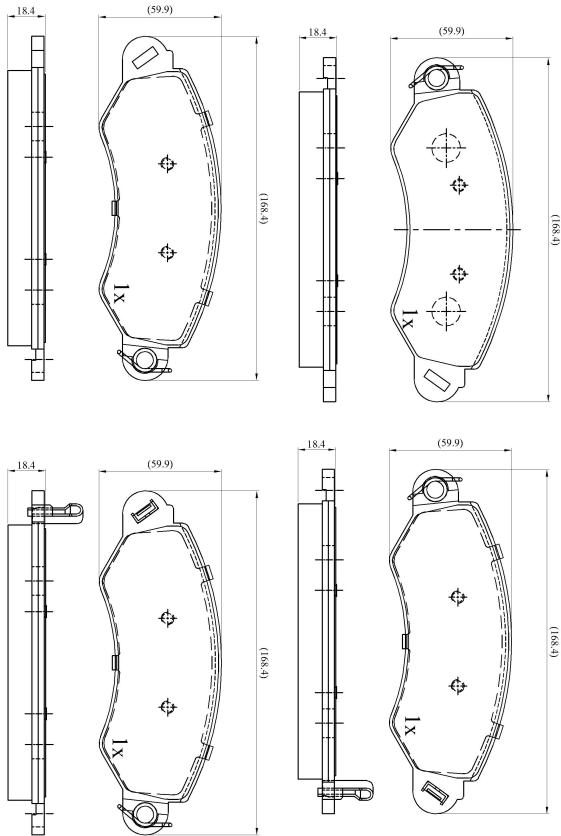

Make: L.D.V

Model: Maxus Box 2.5 Cdi

Part Number: ADB31544

Vehicle Manufacturing/Engine:

ADB31544

Specifications

Fitting Position	:	Front
Model Date	:	02/05-->
Or. Caliper	:	Bosch
WVA	:	2,33,58,24,359
FMSI	:	
Length	:	168.4
Width	:	60
Thickness	:	18.4