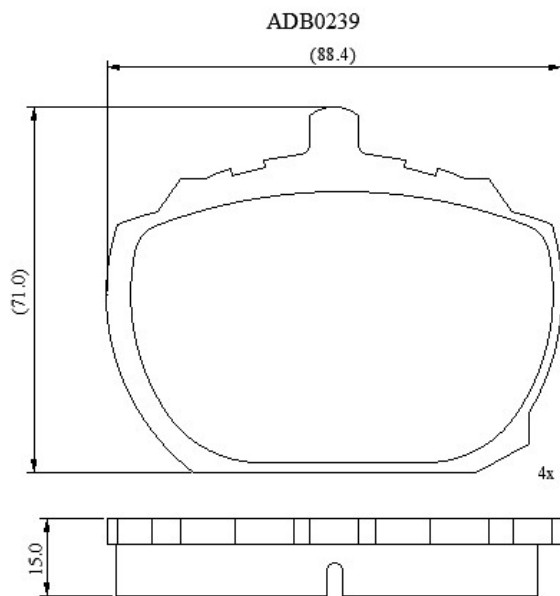

Make: L.D.V

Model: Pilot (200 Series 94 ->)

Part Number: ADB0239

Vehicle Manufacturing/Engine:

Specifications

Fitting Position	:	Front
Model Date	:	01/94->
Or. Caliper	:	Lockheed
WVA	:	20364
FMSI	:	
Length	:	88.4
Width	:	71
Thickness	:	15