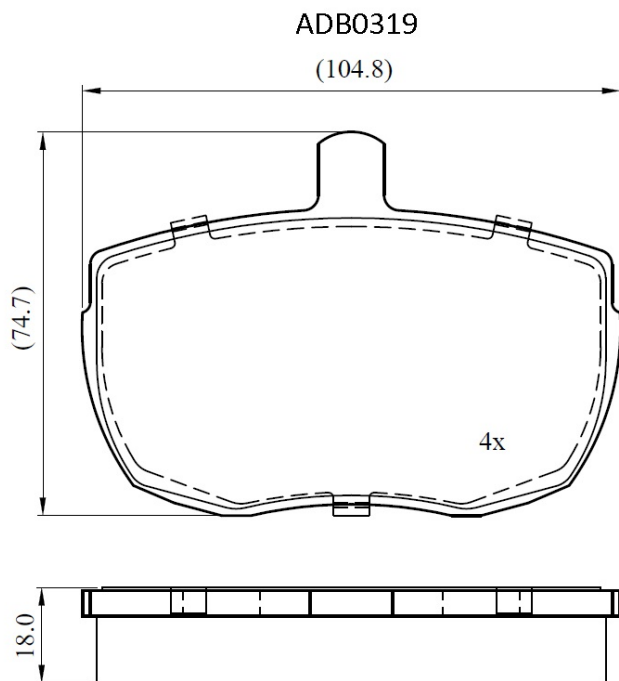

Make: L.D.V

Model: Pilot (200 Series 94 ->)

Part Number: ADB0319

Vehicle Manufacturing/Engine:

Specifications

Fitting Position	:	Front
Model Date	:	01/94->
Or. Caliper	:	Lockheed
WVA	:	20359
FMSI	:	
Length	:	104.8
Width	:	74.7
Thickness	:	18