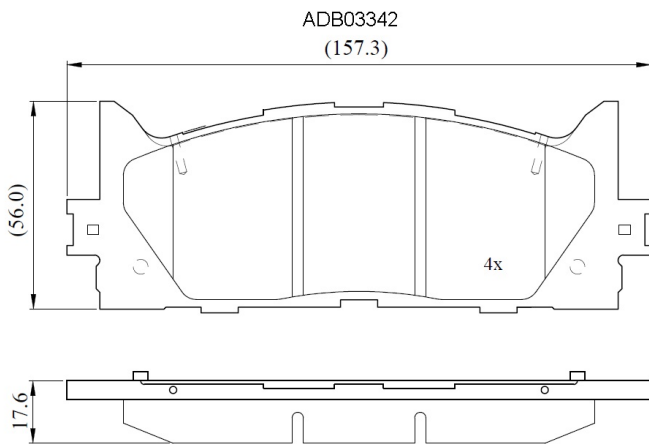

Make: LEXUS

Model: ES350

Part Number: ADB03342

Vehicle Manufacturing/Engine:

Specifications

Fitting Position	:	Front
Model Date	:	Jul-13
Or. Caliper	:	
WVA	:	

FMSI	:	8331-D1293
Length	:	157.3
Width	:	56
Thickness	:	17.6