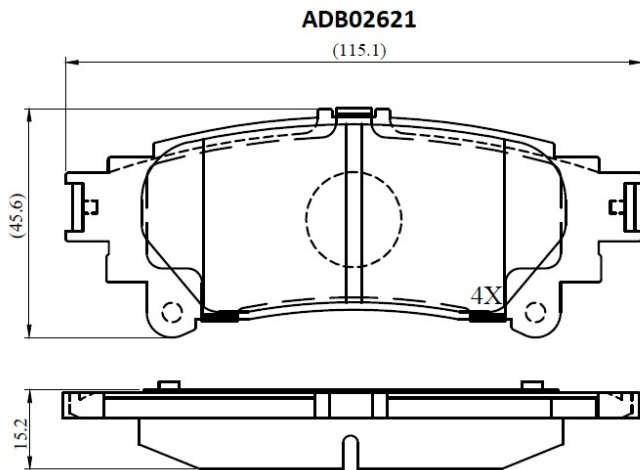

Make: LEXUS

Model: GS350

Part Number: ADB02621

Vehicle Manufacturing/Engine:

Specifications

Fitting Position	:	Rear
Model Date	:	13-
Or. Caliper	:	
WVA	:	

FMSI	:	D1391
Length	:	115
Width	:	45.6
Thickness	:	15.2