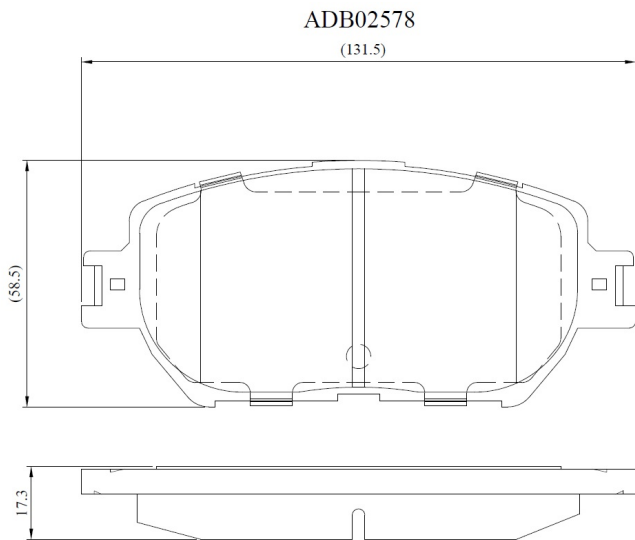

Make: LEXUS

Model: IS250

Part Number: ADB02578

Vehicle Manufacturing/Engine:

Specifications

Fitting Position	:	Front
Model Date	:	11-Dec
Or. Caliper	:	

WVA	:	
FMSI	:	D908
Length	:	131.5
Width	:	58.5
Thickness	:	17.3