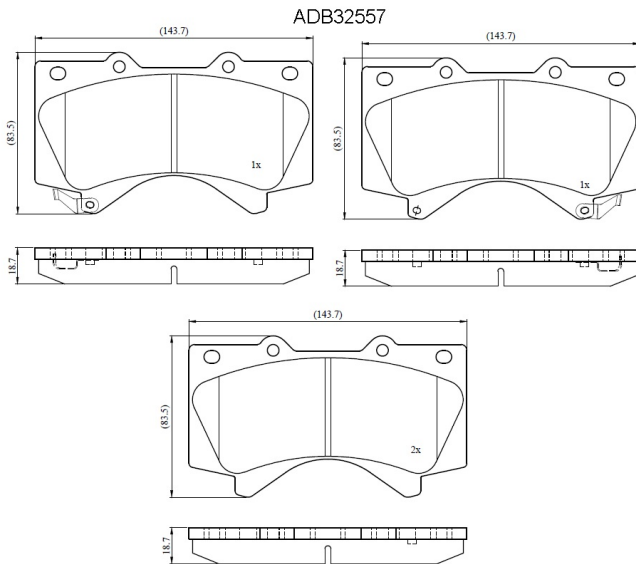

Make: LEXUS

Model: TRUCK

Part Number: ADB32557

Vehicle Manufacturing/Engine:

Specifications

Fitting Position	:	Front
Model Date	:	Aug-13

Or. Caliper	:	
WVA	:	
FMSI	:	D1303
Length	:	143.7
Width	:	83.3
Thickness	:	17.9/18.7