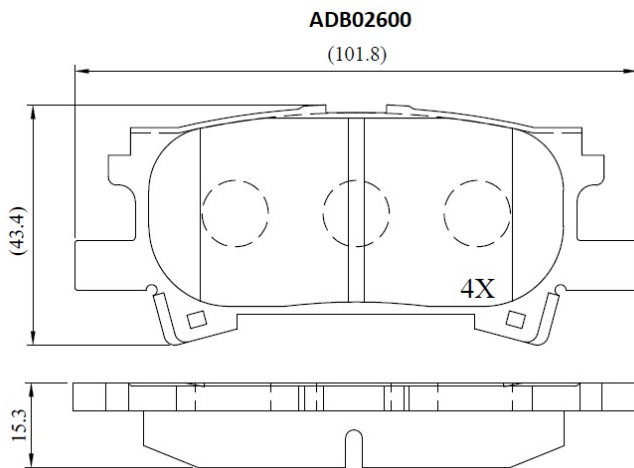

Make: LEXUS

Model: TRUCK

Part Number: ADB02600

Vehicle Manufacturing/Engine:

Specifications

Fitting Position	:	Rear
Model Date	:	04-Jun
Or. Caliper	:	

WVA	:	
FMSI	:	D996
Length	:	101.8
Width	:	43.4
Thickness	:	15.3