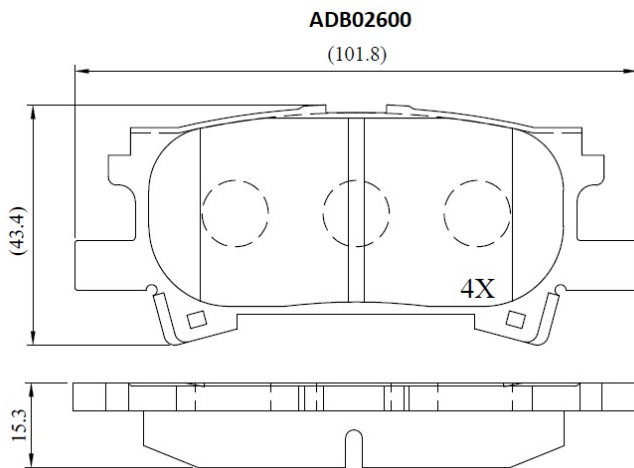

Make: LEXUS

Model: TRUCK

Part Number: ADB02600

Vehicle Manufacturing/Engine:

Specifications

Fitting Position	:	Rear
Model Date	:	07-Sep
Or. Caliper	:	

WVA	:	
FMSI	:	D996
Length	:	101.8
Width	:	43.4
Thickness	:	15.3