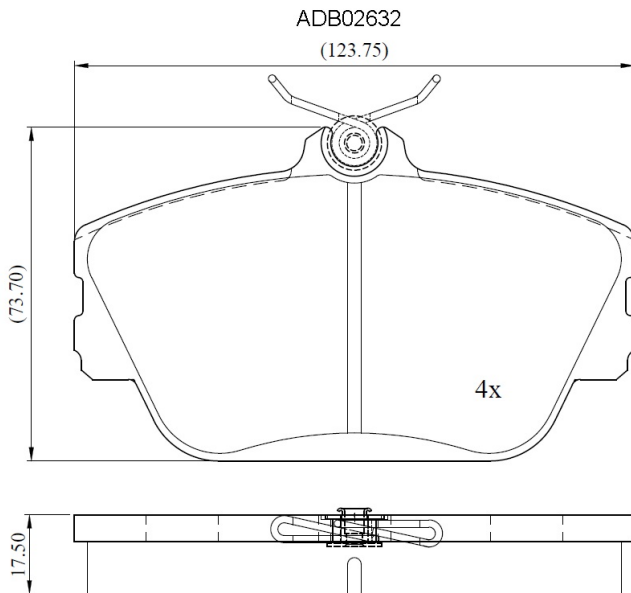

Make: LINCOLN

Model: Continental

Part Number: ADB02632

Vehicle Manufacturing/Engine:

Specifications

Fitting Position	:	Front
Model Date	:	95-01

Or. Caliper	:	
WVA	:	
FMSI	:	D598
Length	:	123.75
Width	:	73.7
Thickness	:	17.5