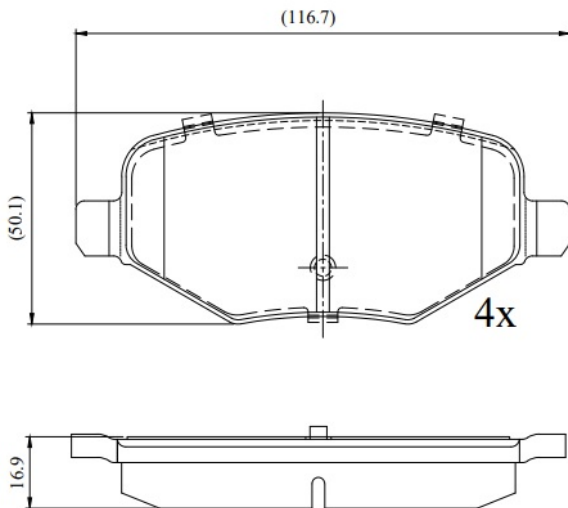

Make: LINCOLN

Model: MKS

Part Number: ADB02711

Vehicle Manufacturing/Engine:

ADB02711

Specifications

Fitting Position	:	Rear
Model Date	:	10-Dec

Or. Caliper	:	
WVA	:	
FMSI	:	8488-D1377
Length	:	116.7
Width	:	50.1
Thickness	:	16.9