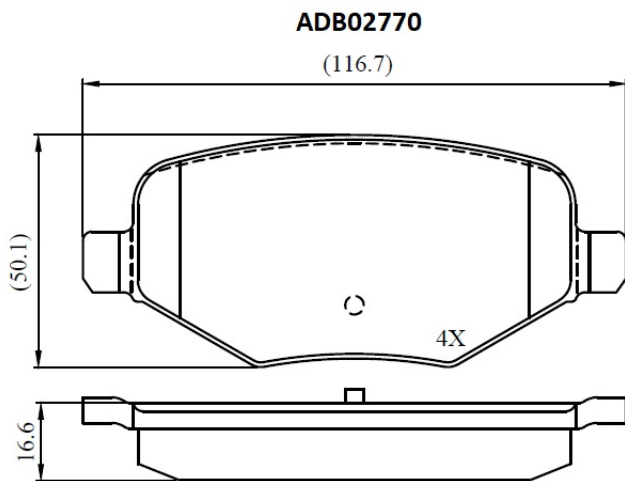

Make: LINCOLN

Model: MKS

Part Number: ADB02770

Vehicle Manufacturing/Engine:

Specifications

Fitting Position	:	Rear
Model Date	:	10-Dec
Or. Caliper	:	

WVA	:	
FMSI	:	8488-D1377
Length	:	116.7
Width	:	50.1
Thickness	:	16.6