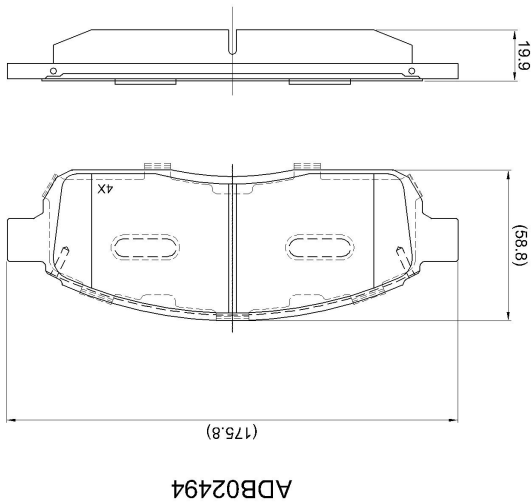

Make: LINCOLN

Model: TRUCK

Part Number: ADB02494

Vehicle Manufacturing/Engine:

Specifications

Fitting Position	:	Front
Model Date	:	2006-2008
Or. Caliper	:	

WVA	:	
FMSI	:	D1083
Length	:	175.8
Width	:	58.8
Thickness	:	19.9