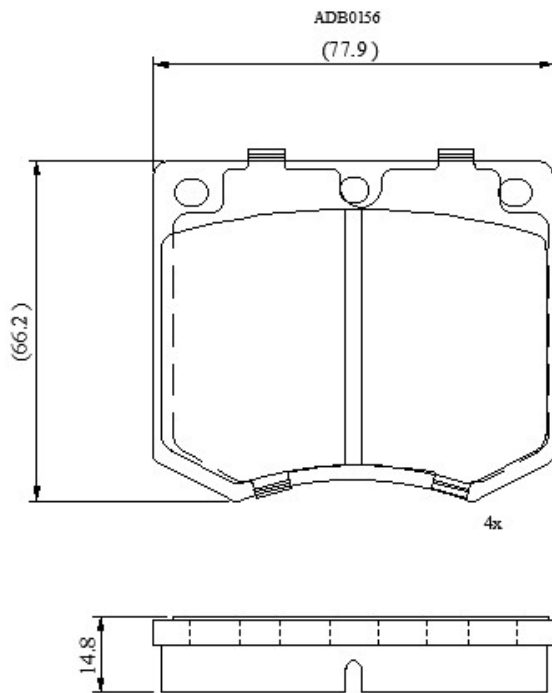

Make: LOTUS

Model: Eclat

Part Number: ADB0156

Vehicle Manufacturing/Engine:

Specifications

Fitting Position	:	Front
Model Date	:	01/75-01/82
Or. Caliper	:	Ate
WVA	:	20491
FMSI	:	
Length	:	77.9
Width	:	66.2
Thickness	:	15