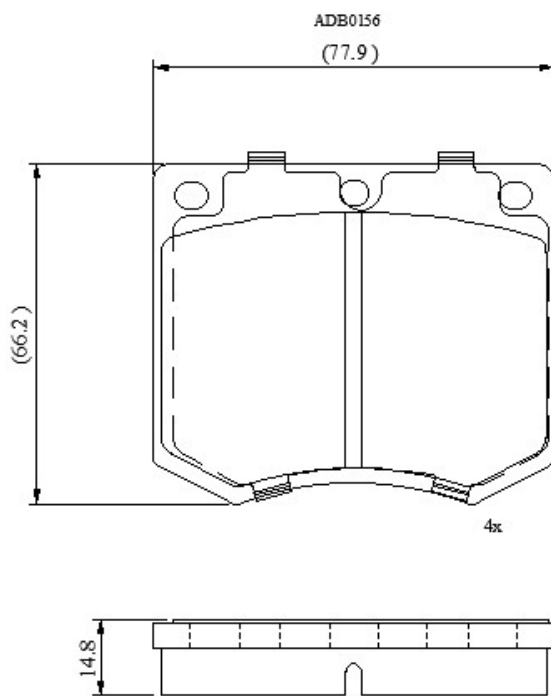

Make: LOTUS

Model: Elan

Part Number: ADB0156

Vehicle Manufacturing/Engine:

Specifications

Fitting Position	:	Front
Model Date	:	01/72-01/75
Or. Caliper	:	Ate
WVA	:	20491
FMSI	:	
Length	:	77.9
Width	:	66.2
Thickness	:	15