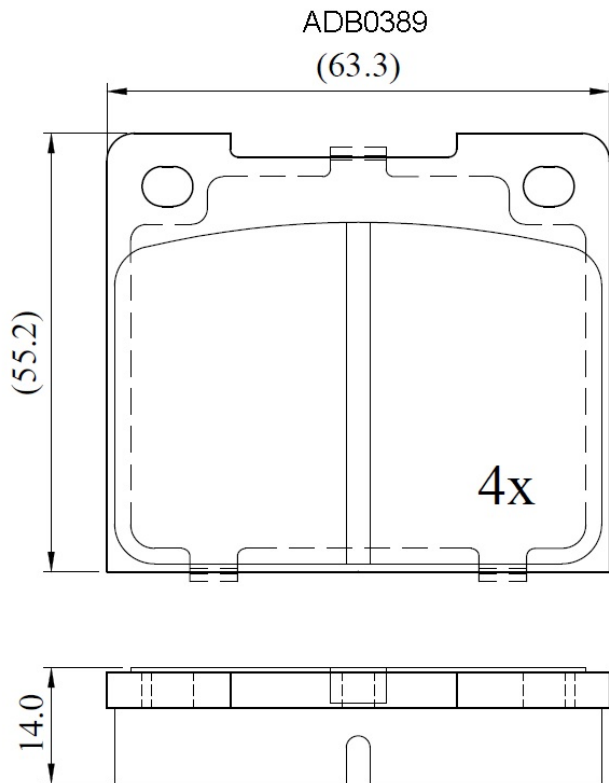

Make: LOTUS

Model: Super Seven

Part Number: ADB0389

Vehicle Manufacturing/Engine:

Specifications

Fitting Position	:	Front
Model Date	:	01/71-01/80
Or. Caliper	:	Lucas
WVA	:	20088
FMSI	:	
Length	:	63.3
Width	:	55.2
Thickness	:	14